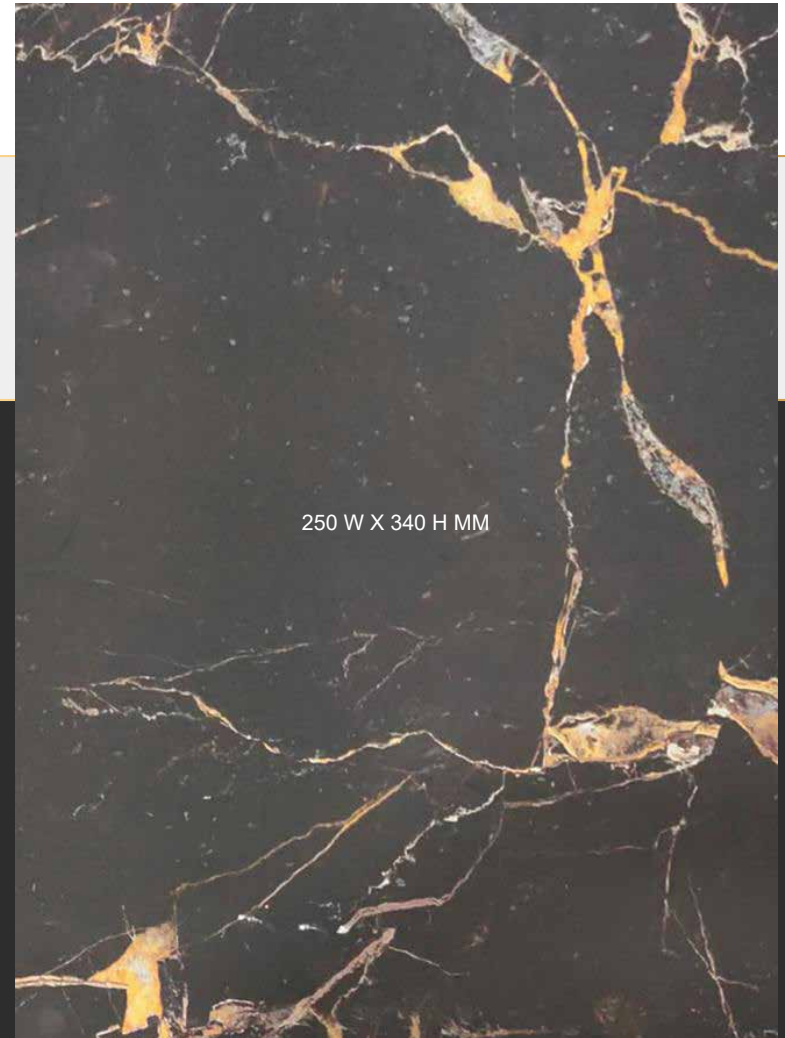

250 W X 340 H MM

4702 THG **NEW**
ARDOSIA MARBLE

EMBODIES GRACE AND DURABILITY