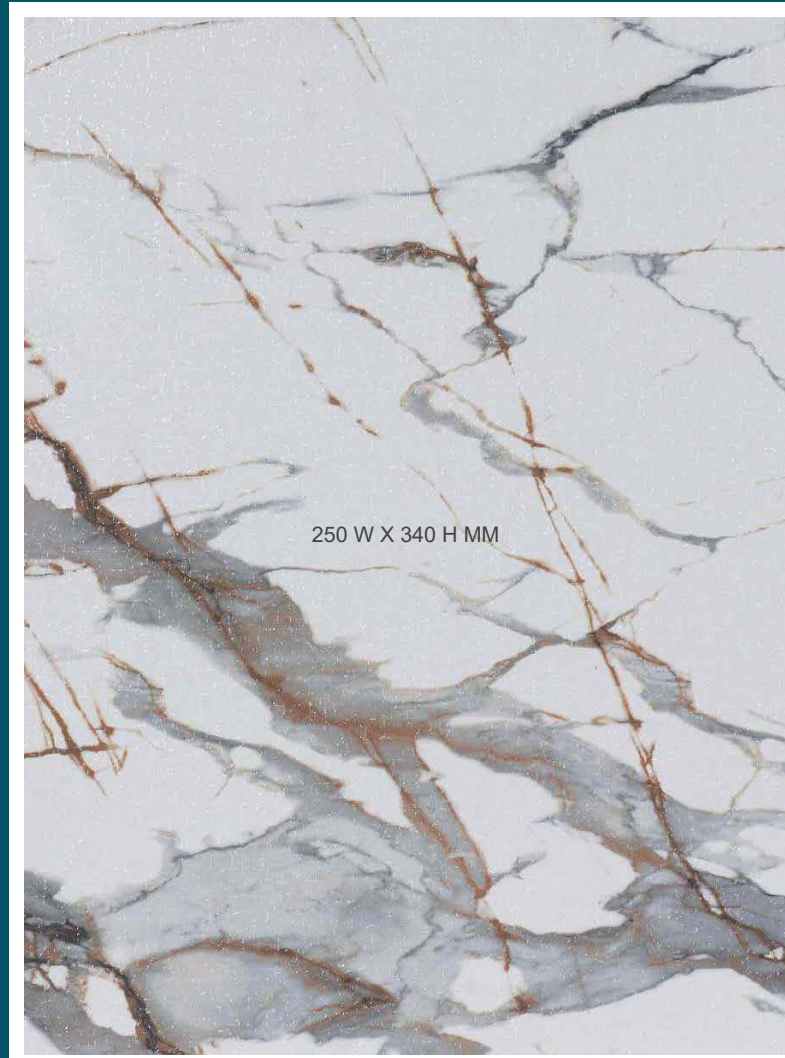

## CEMENT STONE

Live in majestic surroundings

40 W X 100 H

4083 TMT  
EGG WHITE

40 W X 100 H

4084 TMT  
CSS GREY

250 W X 340 H MM

4566 CSS  
ANCIENT MARBLE